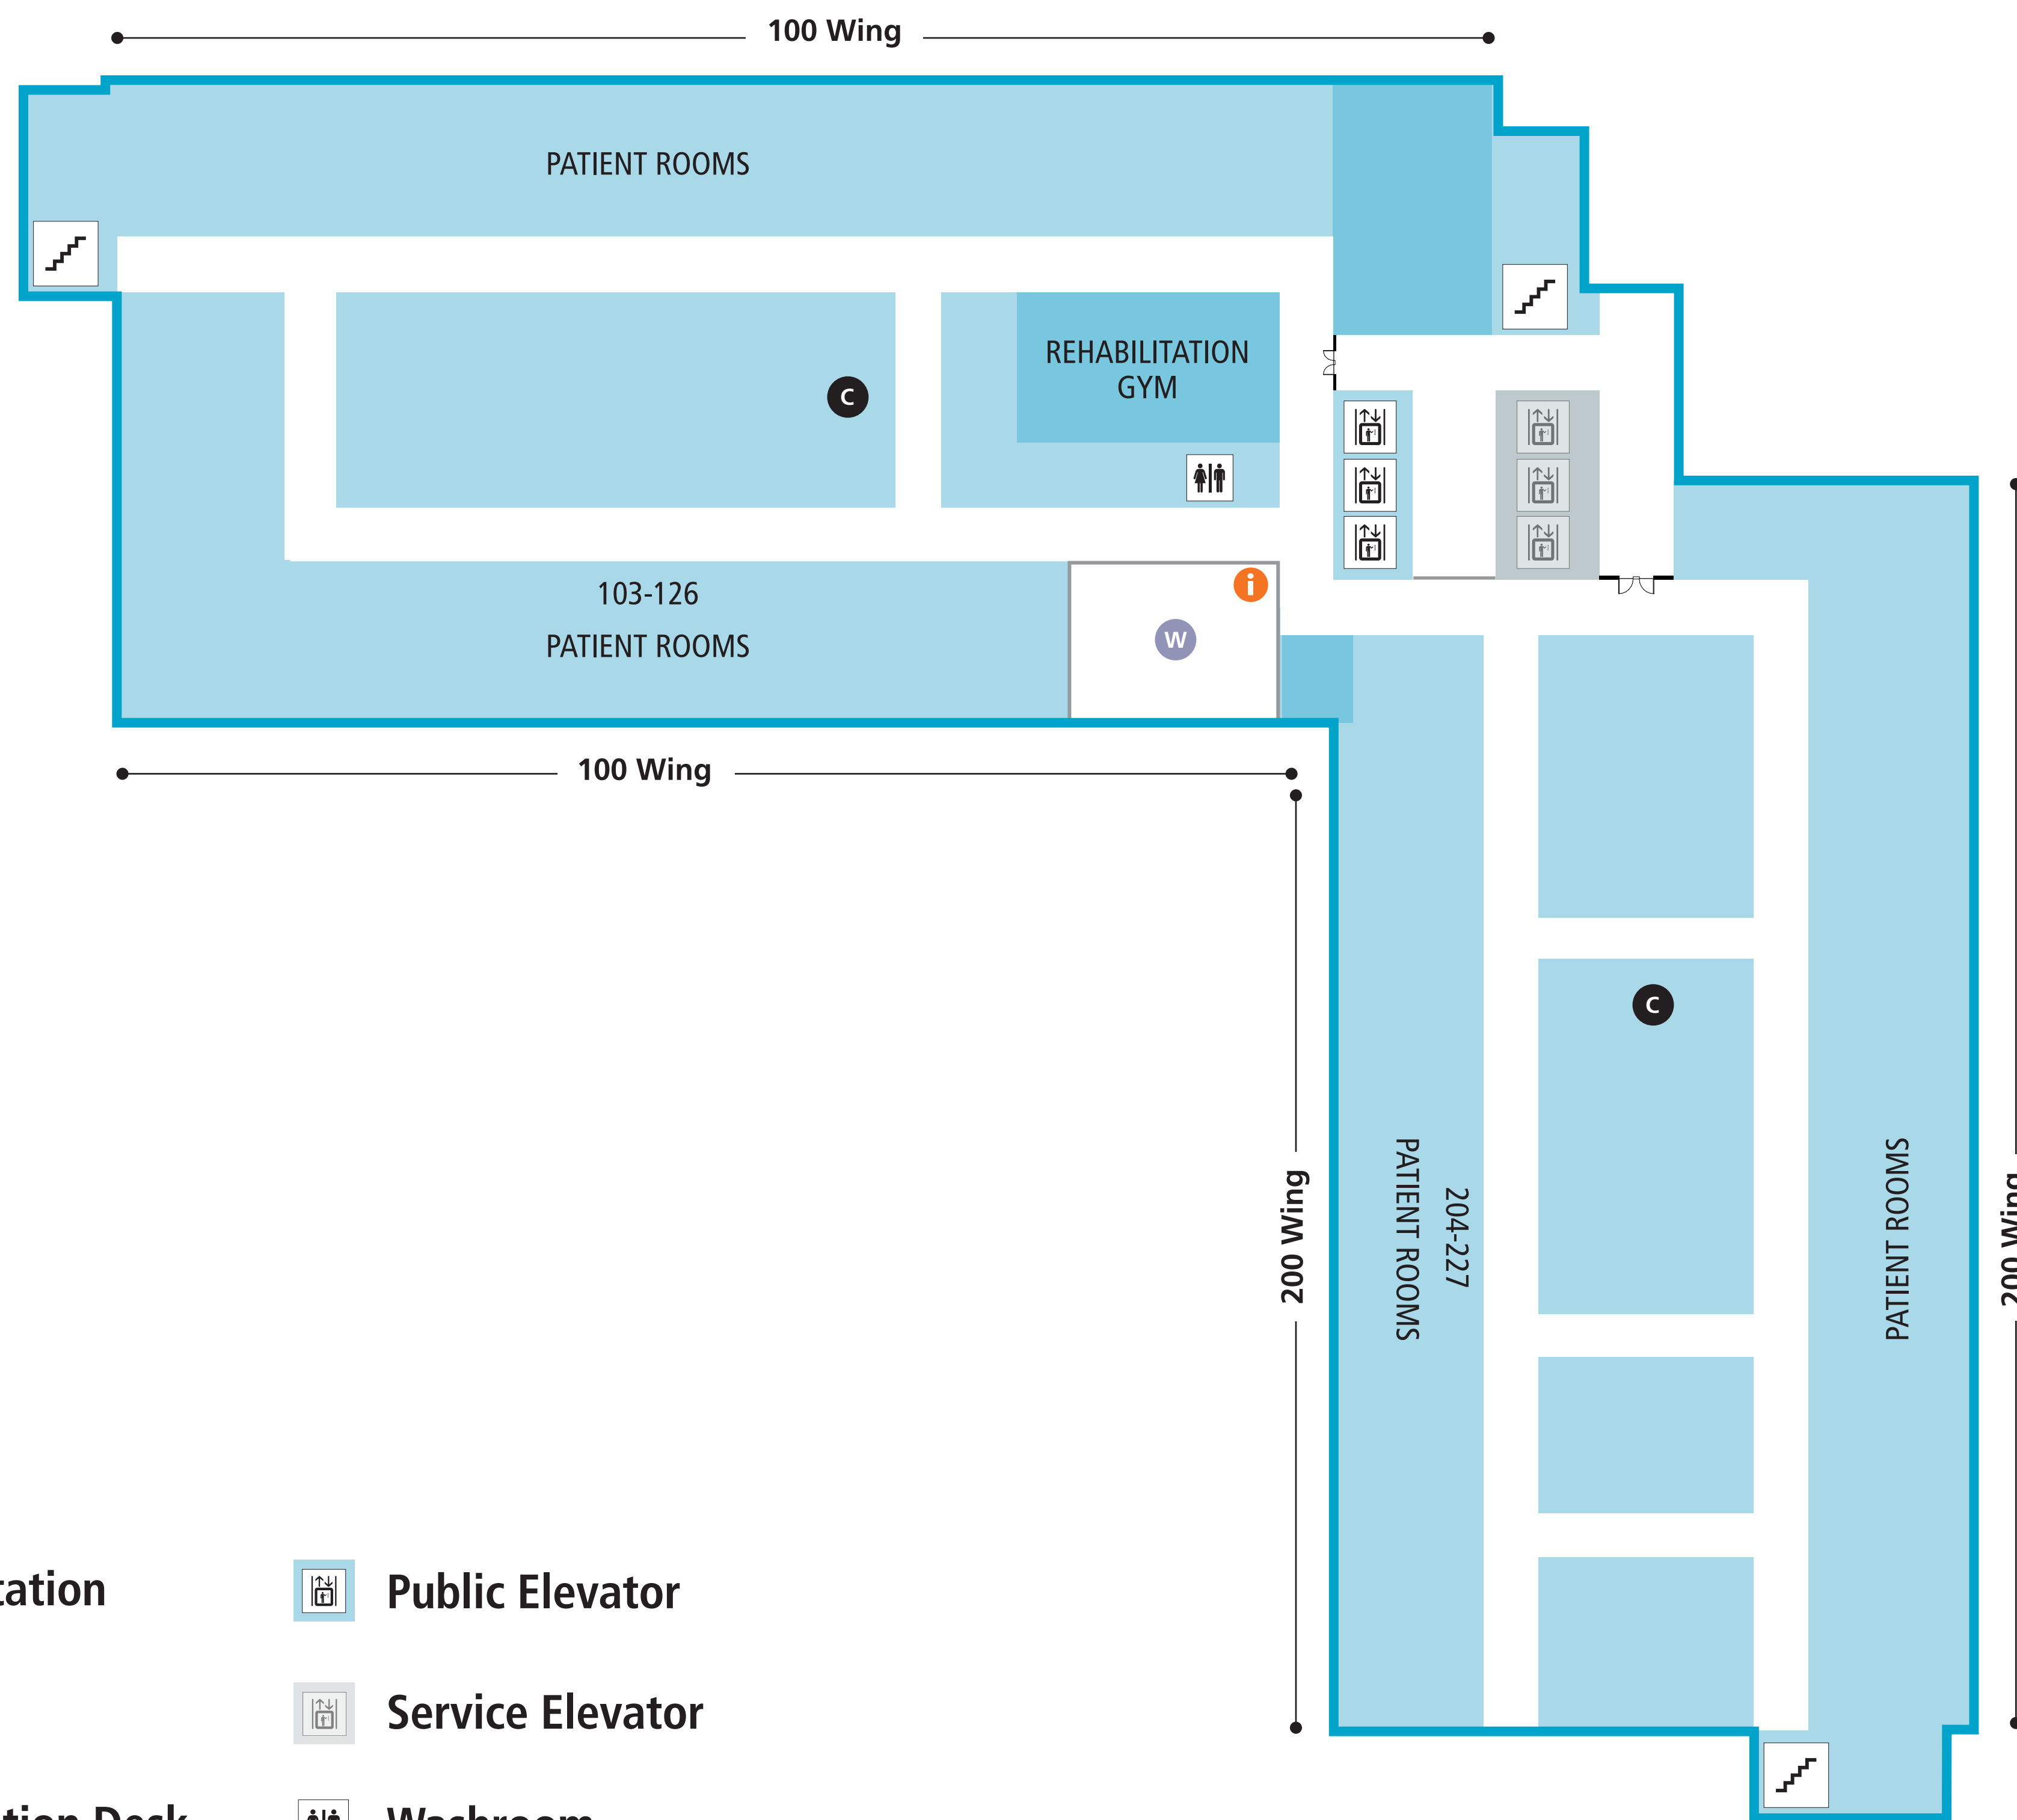

SOUTH TOWER LEVEL 5

* NO ACCESS BETWEEN TOWERS *

C Communication Station

W Waiting Room

i Volunteer Information Desk

N Nourishment Station

PE Public Elevator

SE Service Elevator

W Washroom