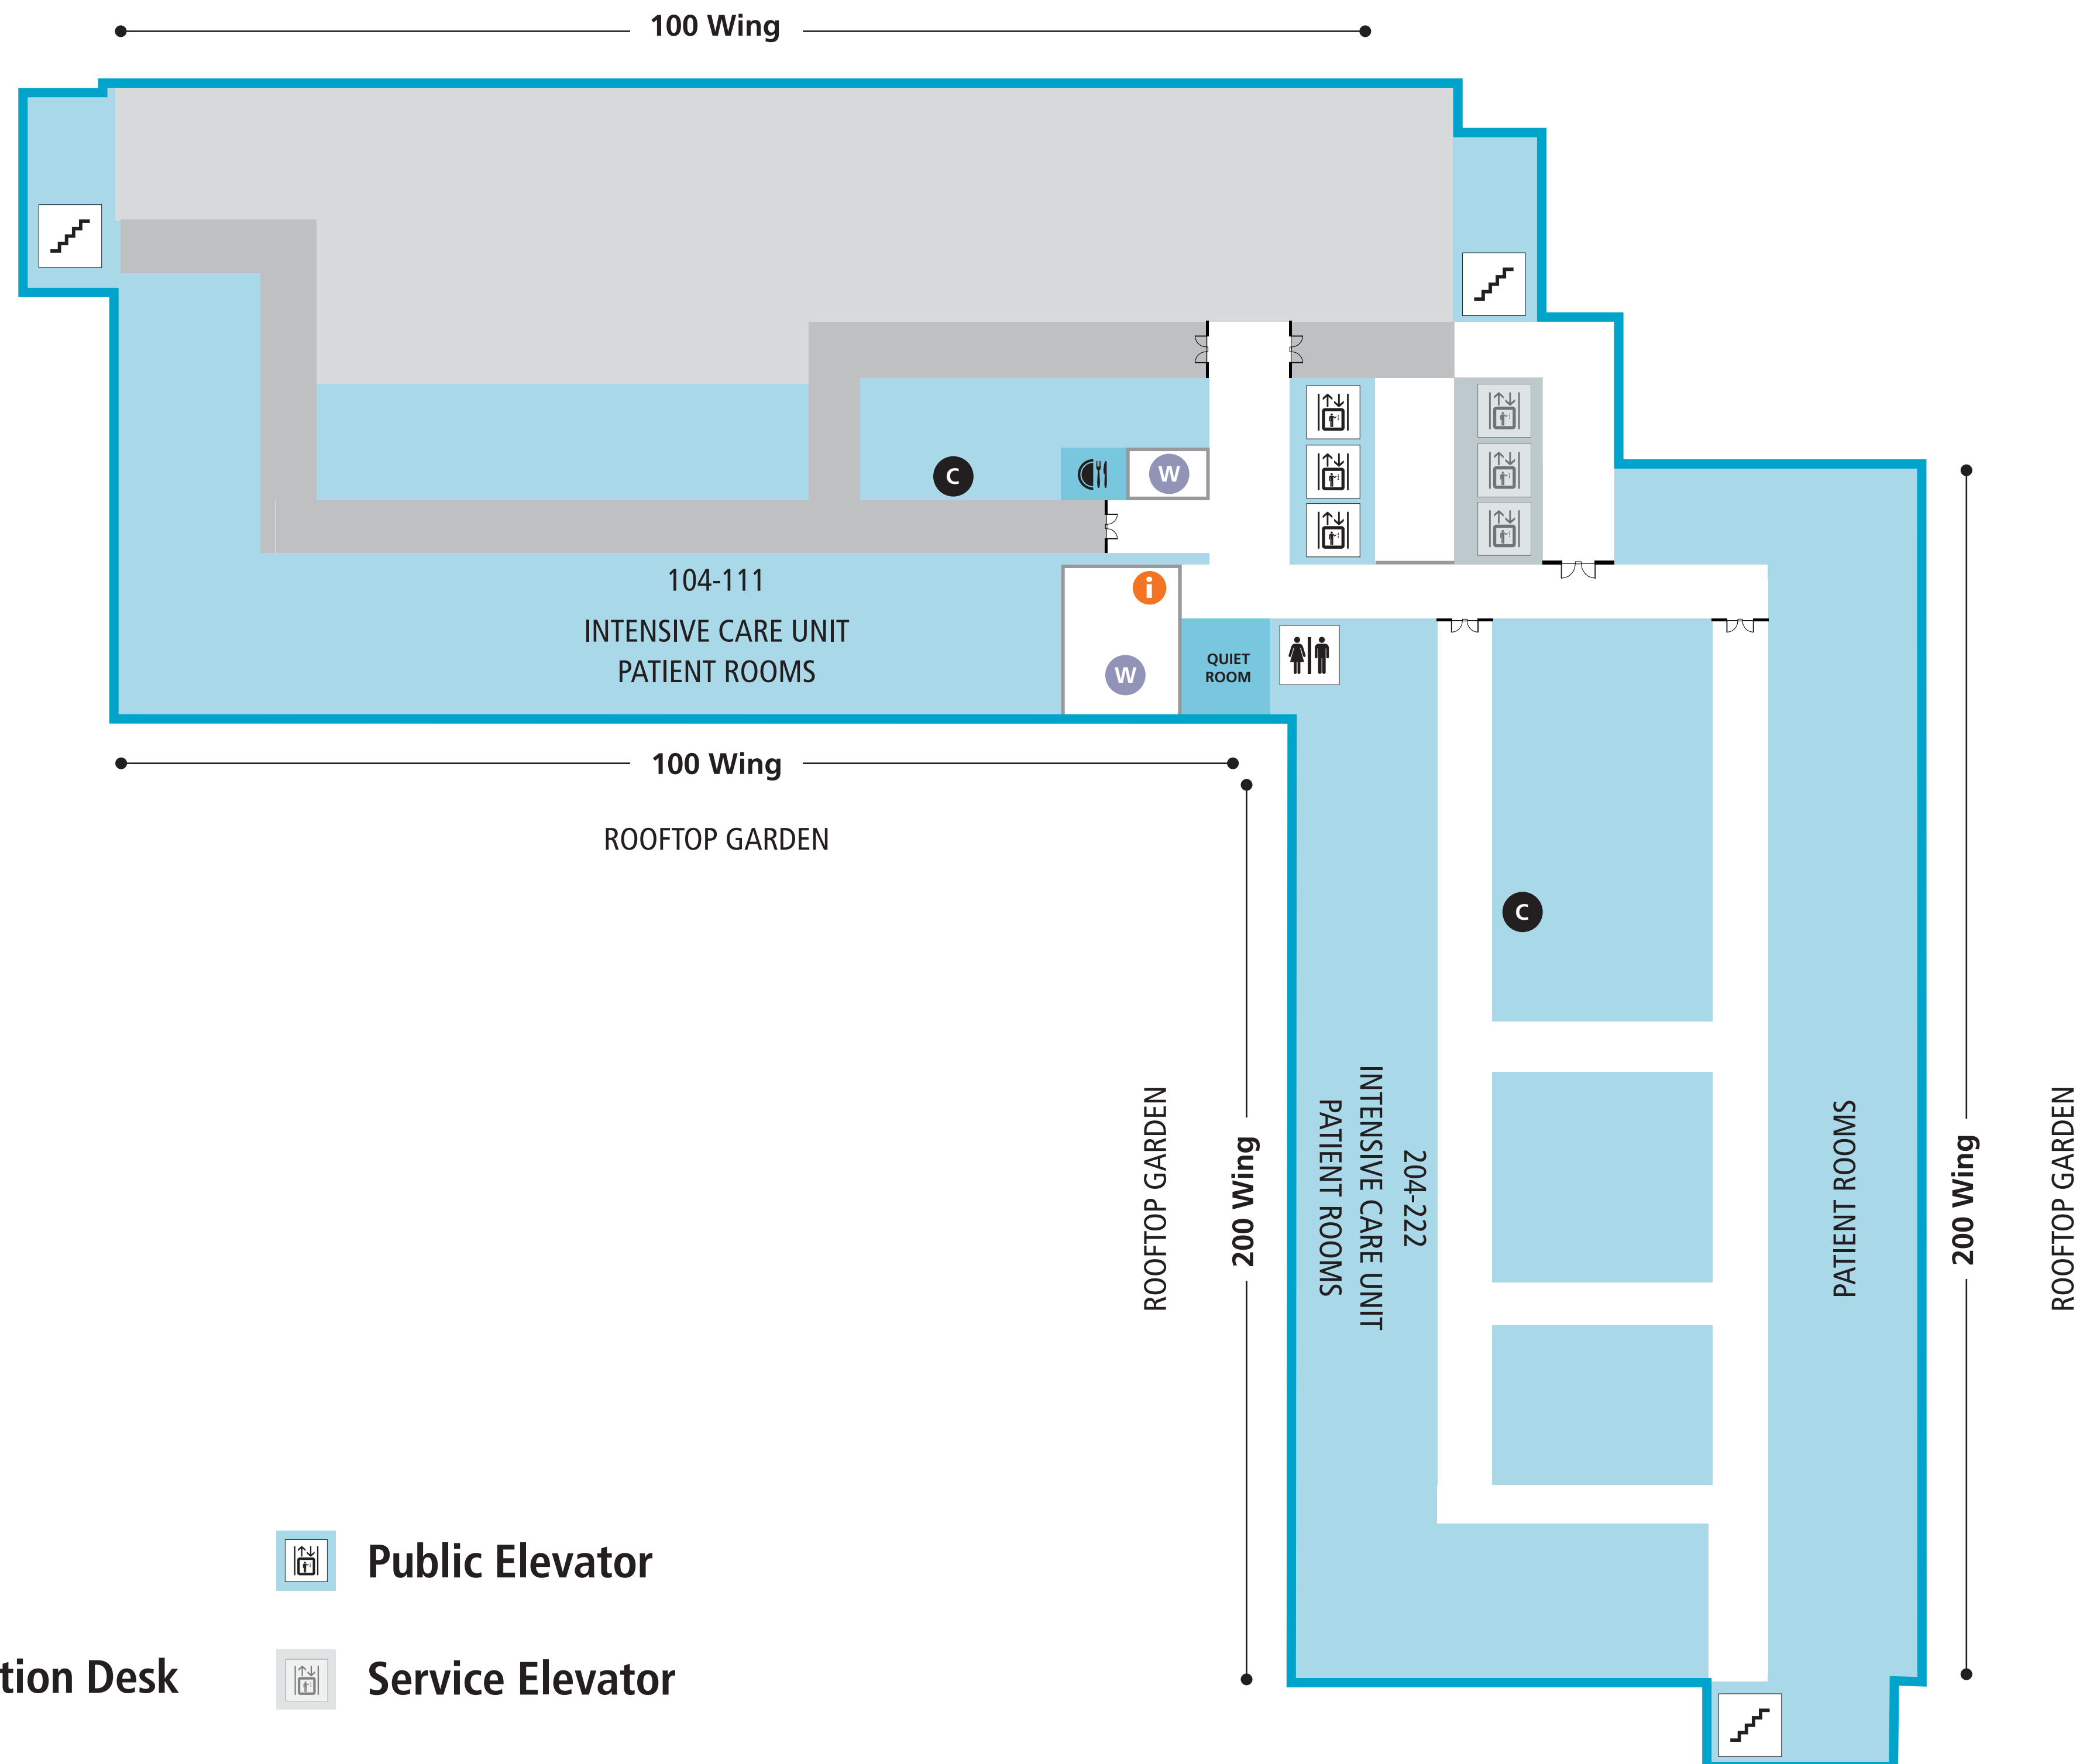

SOUTH TOWER

LEVEL 4

* NO ACCESS BETWEEN TOWERS *

W Waiting Room

i Volunteer Information Desk

A Tower Access

C Card Access Required

 Public Elevator

 Service Elevator

 Washroom