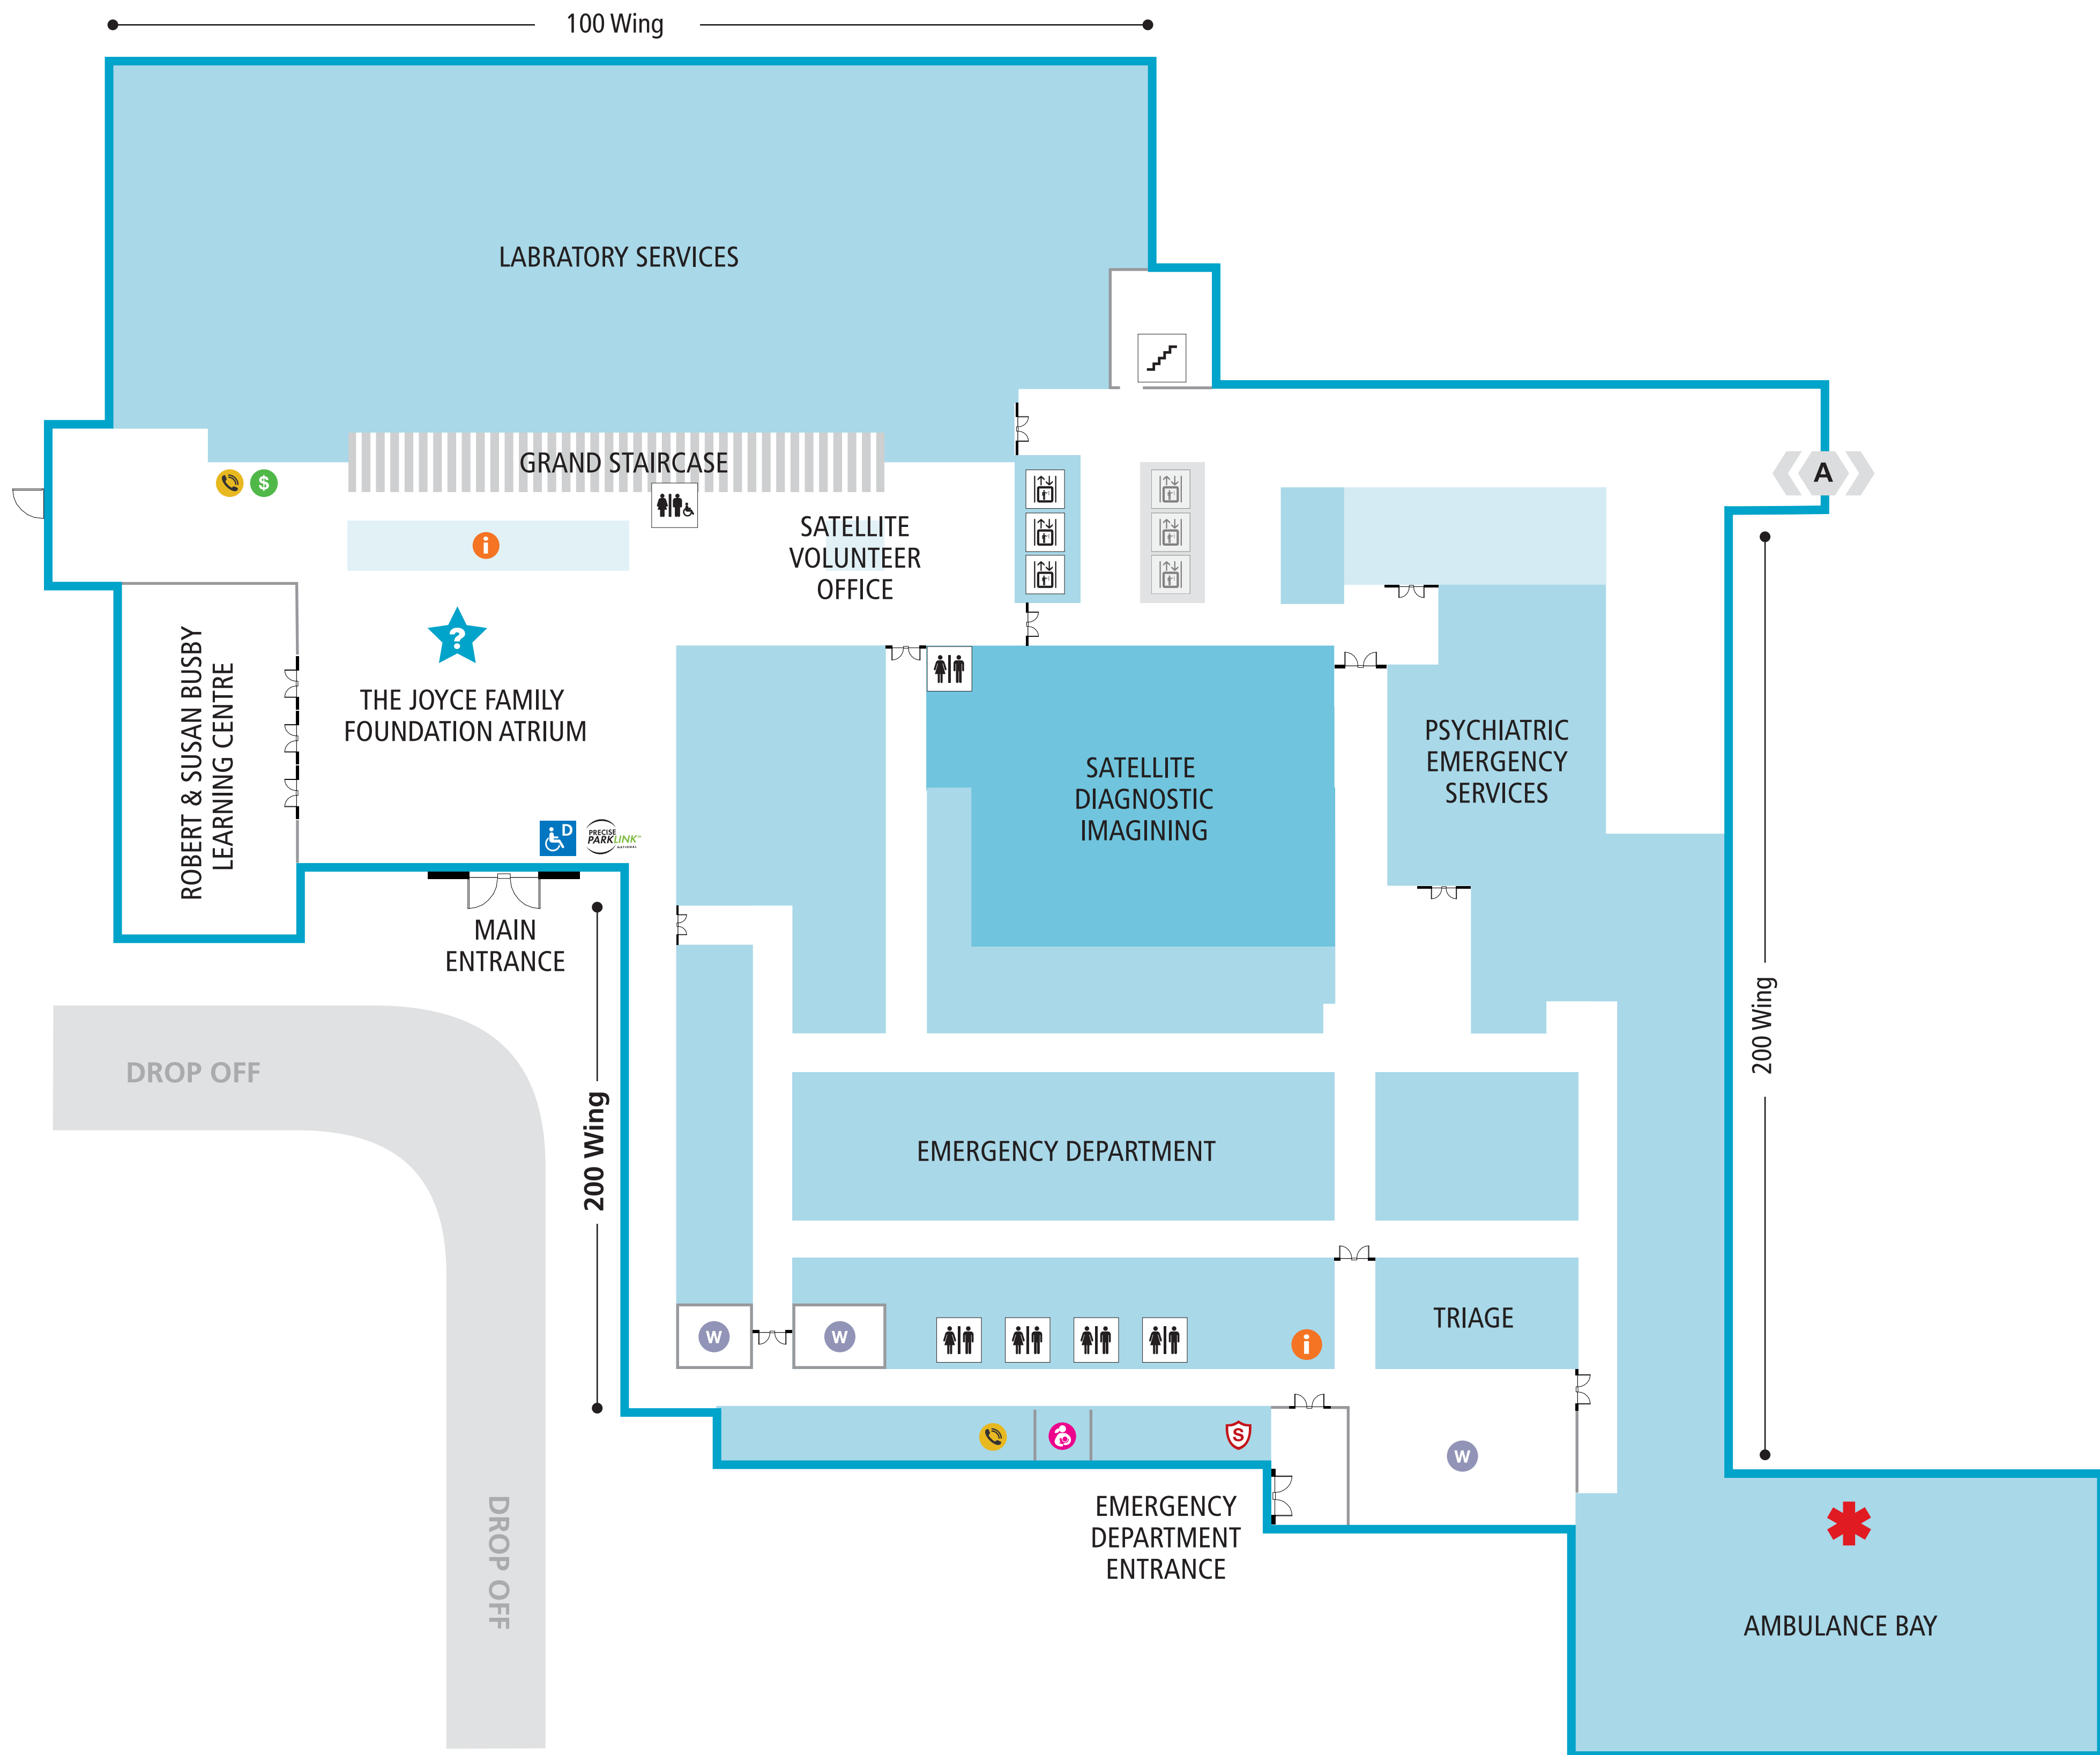

SOUTH TOWER MAIN LEVEL

-  **Main Information Desk**
-  **Waiting Room**
-  **Volunteer Information Desk**
-  **Public Elevator**
-  **Service Elevator**
-  **Washroom**
-  **Tower Access**
-  **Passenger Pick-up/Drop-off**
-  **Breastfeeding Room**
-  **Emergency Medical Services/
Fire Office**
-  **Taxi Phone**
-  **ATM**
-  **Security Office**
-  **Staircase**
-  **Pay Parking**